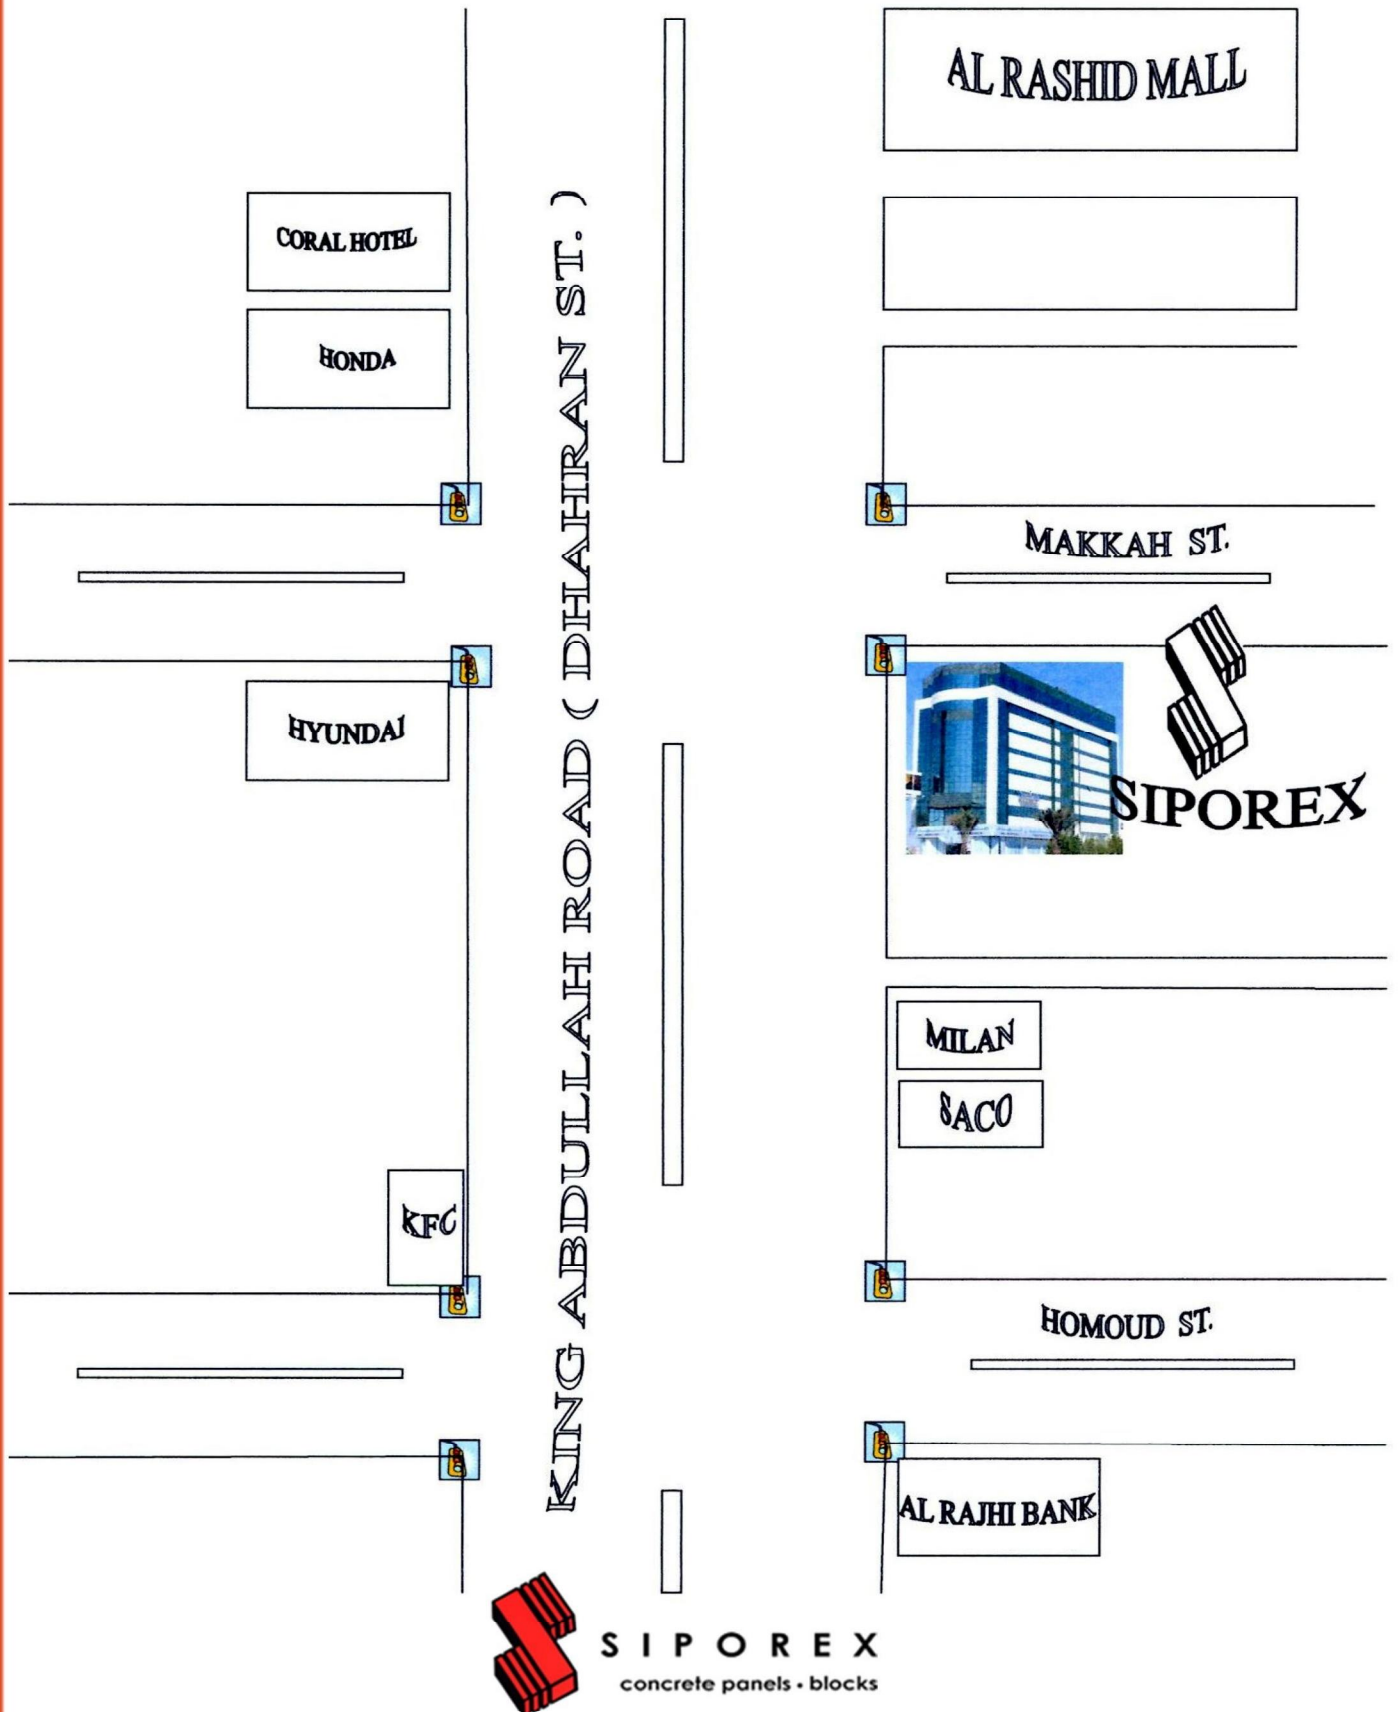

SIPOREX ALKHOBAR OFFICE - LOCATION MAP AL BAPTAIN TOWER - OFFICE # 504

TEL # (013) 889 5751

FAX # (013) 889 3596

SIPOREX
concrete panels • blocks